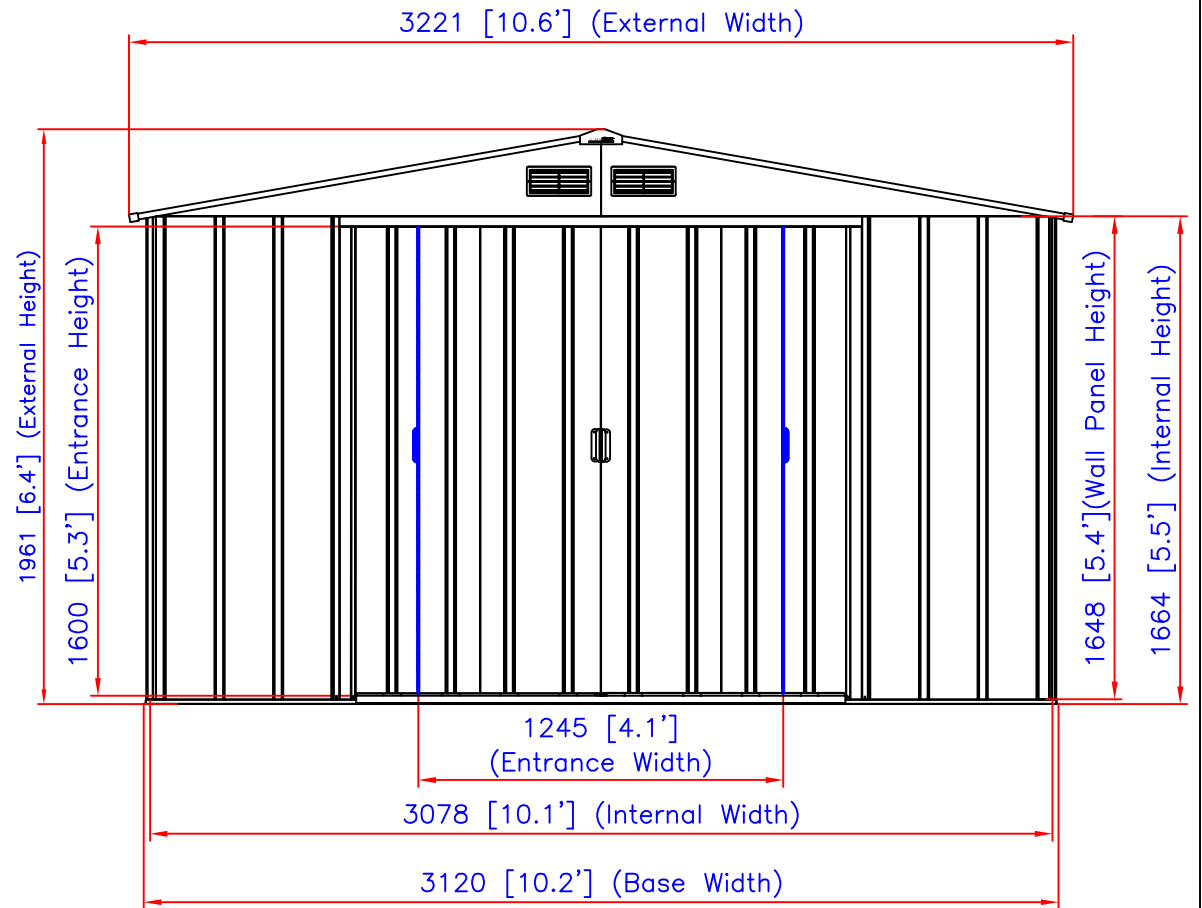

Side View

Elevation

10'x10' ECO Metal Garden Shed - V2

Note - Dimensional tolerance ± 5.0 mm.